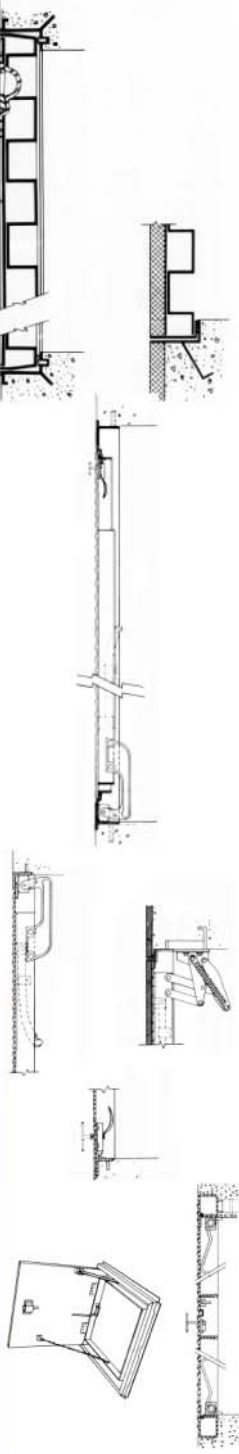

MILCOR

ROOF HATCHES • HEAT & SMOKE VENTS
SIDEWALK & FLOOR DOORS • ACCESS DOORS

ROOF ACCESS HATCHES

EXPOSED
SPRING

CONCEALED
SPRING

DOUBLE
LEAF

OPTIONAL SAFETY POST and SAFETY RAIL AVAILABLE

LADDER ACCESS

UL-SKY LOW PROFILE

SIDEWALK AND FLOOR DOORS

SIDEWALK
ALUMINUM & STEEL

FLUSH FLOOR
SECURITY

ALUMINUM FLOOR
NON-SECURITY

COMMERCIAL PRODUCTS GROUP

815 Kimberly Drive • Carol Stream, IL • 60188

Phone: 800/624-8642