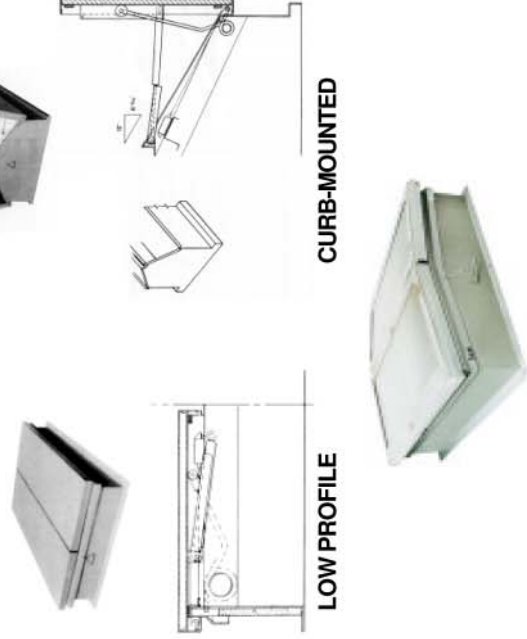

SHIP STAIR

SERVICE STAIR

ACOUSTICAL HEAT & SMOKE VENTS

Factory Mutual (FM) Listed

U-LP ACOUSTICAL STC-45

U-LP ACOUSTICAL STC-40

HEAT & SMOKE VENTS

BIG SMOKY®
Underwriter's Laboratories (UL) Listed
Factory Mutual (FM) Listed

Galvanized Steel - Model U-LP
Aluminum - Model U-LPA
Aluminum Cover and Galvanized Curb- Model U-LPAG

HEAT & SMOKE VENTS

Underwriter's Laboratories (UL) Listed
Factory Mutual (FM) Listed

LOW PROFILE

CURB-MOUNTED