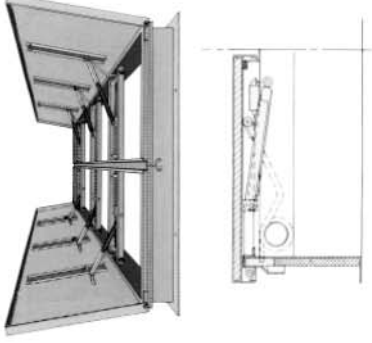

SHIP STAIR

SERVICE STAIR

ACOUSTICAL HEAT & SMOKE VENTS

Factory Mutual (FM) Listed

U-LP ACOUSTICAL STC-45

U-LP ACOUSTICAL STC-40

HEAT & SMOKE VENTS

BIG SMOKY®
Underwriter's Laboratories (UL) Listed
Factory Mutual (FM) Listed