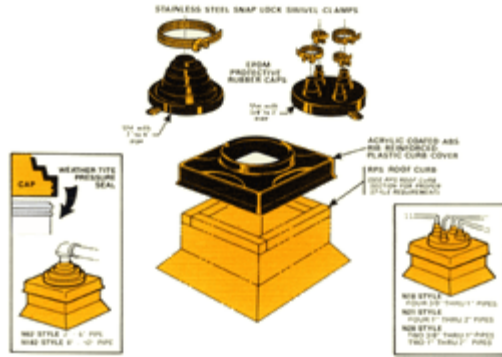

Pipe Flashing Systems

Technical Product Information

VERSATILE, LEAK-PROOF, AND WEATHERTIGHT SOLUTIONS

PIPE PORTAL® SYSTEM

PIPE PORTAL® SYSTEM (Multiple Openings)

ALUMI-FLASH

DECK-MATE

ROOF PRODUCTS & SYSTEMS • 815 KIMBERLY DRIVE • CAROL STREAM, IL 60188 • TEL: (800) 624-8642 • FAX: (866) 466-9335