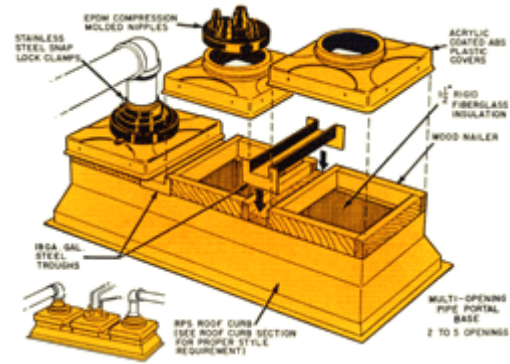

Pipe Flashing Systems

Technical Product Information

VERSATILE, LEAK-PROOF, AND WEATHERTIGHT SOLUTIONS

PIPE PORTAL® SYSTEM

PIPE PORTAL® SYSTEM (Multiple Openings)

ALUMI-FLASH

DECK-MATE

ROOF PRODUCTS & SYSTEMS • 815 KIMBERLY DRIVE • CAROL STREAM, IL 60188 • TEL: (800) 624-8642 • FAX: (866) 466-9335