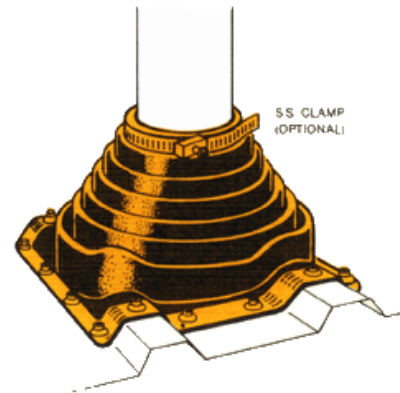

Pipe Flashing Systems

Technical Product Information

VERSATILE, LEAK-PROOF, AND WEATHERTIGHT SOLUTIONS

PIPE PORTAL® SYSTEM

PIPE PORTAL® SYSTEM (Multiple Openings)

ALUMI-FLASH

DECK-MATE

ROOF PRODUCTS & SYSTEMS • 815 KIMBERLY DRIVE • CAROL STREAM, IL 60188 • TEL: (800) 624-8642 • FAX: (866) 466-9335