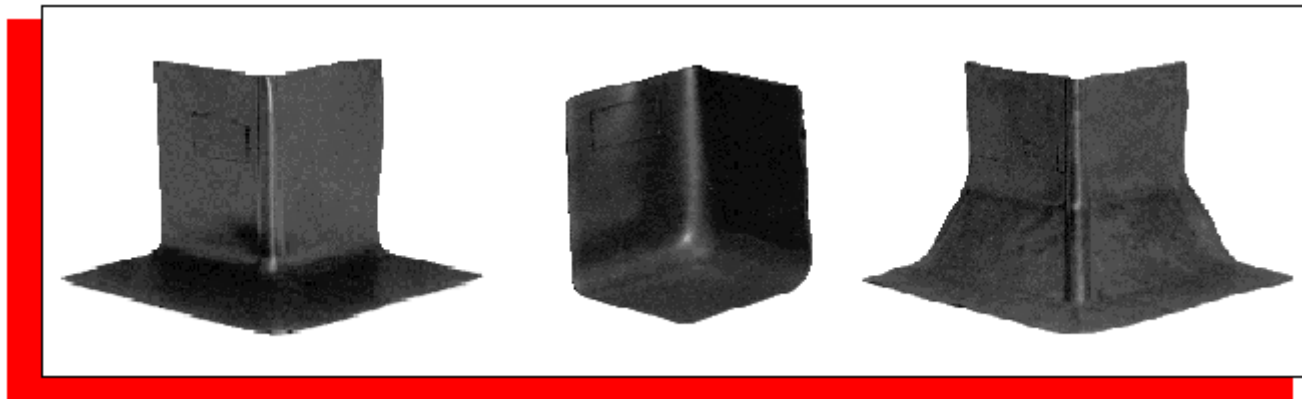

# ***Premolded Corners***

*Technical Product Information*

**Pre-manufactured inside & outside corners for all roof systems**

**Outside  
Corner**

**Outside  
Corner  
With Cant**

**Inside  
Corner**

Outside corners provide a guaranteed, uniform, permanent corner seal. Portals Plus Corners eliminate the cutting, folding, stretching and cementing of materials into unnatural shapes. The Outside Corners have expansion radii molded into the spine to accommodate construction irregularities. All edges on Portals Plus Corners are feathered to allow the best possible adhesion. Outside Corners are available with or without cant and are the true answer to flashing roof curbs and skylight corners.

Inside Corners simplify the difficult detail of terminating roofing materials at corners. All Portals Plus Premolded Corners have seamless molded construction and are essential to a leak-free roof. The flexibility of the unit allows for a secure seal. Reduce the high cost of installation and the even higher cost of callbacks by using Premolded Corners. Fast, positive, watertight corner details are important for preventing costly leaks. 85% of all roof leaks occur at corners or penetrations. Quality flashing accessories are the solution to these costly and damaging leak problems.

Outside Corner

Inside Corner

Outside Corner with cant

Call Customer Service For Price

NEW UPC PART NUMBER	DESCRIPTION	QTY/CNT	LIST PRICE PER UNIT
<a href="#">51010</a>	OUTSIDE NO CANT - BLACK EPDM	10	
<a href="#">52010</a>	OUTSIDE NO CANT - WHITE EPDM		
<a href="#">53010</a>	OUTSIDE NO CANT - NEOPRENE		
<a href="#">51020</a>	OUTSIDE with CANT - BLACK EPDM		
<a href="#">52020</a>	OUTSIDE with CANT - WHITE EPDM		
<a href="#">53020</a>	OUTSIDE with CANT - NEOPRENE		
<a href="#">51030</a>	INSIDE - BLACK EPDM		
<a href="#">52030</a>	INSIDE - WHITE EPDM		
<a href="#">53030</a>	INSIDE - NEOPRENE		
<a href="#">OEM</a>	COMBINATION CORNER- WHITE TPO**	20	
<a href="#">OEM</a>	COMBINATION CORNER- WHITE PVC**	20	