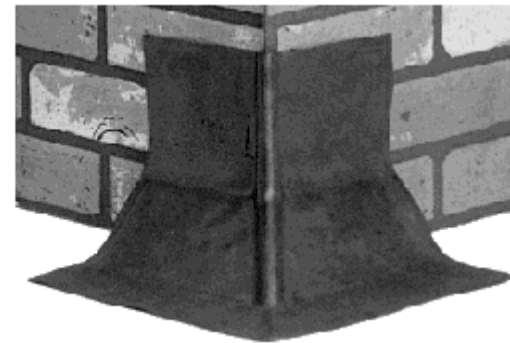

# ***Premolded Corners***

*Technical Product Information*

**Pre-manufactured inside & outside corners for all roof systems**

**Outside  
Corner**

**Outside  
Corner  
With Cant**

**Inside  
Corner**

Outside corners provide a guaranteed, uniform, permanent corner seal. Portals Plus Corners eliminate the cutting, folding, stretching and cementing of materials into unnatural shapes. The Outside Corners have expansion radii molded into the spine to accommodate construction irregularities. All edges on Portals Plus Corners are feathered to allow the best possible adhesion. Outside Corners are available with or without cant and are the true answer to flashing roof curbs and skylight corners.

Inside Corners simplify the difficult detail of terminating roofing materials at corners. All Portals Plus Premolded Corners have seamless molded construction and are essential to a leak-free roof. The flexibility of the unit allows for a secure seal. Reduce the high cost of installation and the even higher cost of callbacks by using Premolded Corners. Fast, positive, watertight corner details are important for preventing costly leaks. 85% of all roof leaks occur at corners or penetrations. Quality flashing accessories are the solution to these costly and damaging leak problems.

Outside Corner

Inside Corner

Outside Corner with cant

Call Customer Service For Price

NEW UPC PART NUMBER	DESCRIPTION	QTY/CNT	LIST PRICE PER UNIT
<a href="#">51010</a>	OUTSIDE NO CANT - BLACK EPDM	10	
<a href="#">52010</a>	OUTSIDE NO CANT - WHITE EPDM		
<a href="#">53010</a>	OUTSIDE NO CANT - NEOPRENE		
<a href="#">51020</a>	OUTSIDE with CANT - BLACK EPDM		
<a href="#">52020</a>	OUTSIDE with CANT - WHITE EPDM		
<a href="#">53020</a>	OUTSIDE with CANT - NEOPRENE		
<a href="#">51030</a>	INSIDE - BLACK EPDM		
<a href="#">52030</a>	INSIDE - WHITE EPDM		
<a href="#">53030</a>	INSIDE - NEOPRENE		
<a href="#">OEM</a>	COMBINATION CORNER- WHITE TPO**	20	
<a href="#">OEM</a>	COMBINATION CORNER- WHITE PVC**	20	