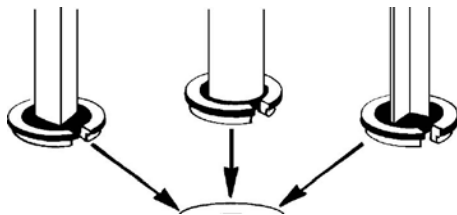

# Plasti-Flash Systems

Technical Product Information

**New construction flashings for thermoplastic roof systems**

## Plasti-Flash

Plasti-Flash is a unique flashing product manufactured by Portals Plus for Thermoplastic roofing systems. The base unit is molded of solid white PVC which is specially formulated to withstand ultraviolet degradation, plasticizer migration, and severe temperatures. The Plasti-Flash base is easily welded by means of hot air or solvents as the roof membrane manufacturer recommends. To complete the flashing seal, a white EPDM rubber cap locks on to the base unit by means of the exclusive "Weather-Tite Pressure Seal" which consists of two (2) beads molded into the collar of the base which mate into double grooves inside the EPDM cap. The white EPDM cap is available in a choice of either the C-126 for a single penetration up to 6" or the C-212 for as many four penetrations up to 2". Also available is a Retrofit Plasti-Flash base with a black EPDM SC-36 split Retrofit Cap for single penetrations which can not be disconnected.

**Available adapters to fit  
most Plasti-Flash Flashings  
(See adapter ring section for proper sizing)**

**Round Adapters**  
 .5" to 3.5"  
 (.25" Increments)

**Angle Iron**  
 1.17", 3", 4"

**Square Tube**  
 3" and 4"

**C-126**  
 1 - 2" TO 6" PIPE

**C-212**  
 2 - .375" TO 1" PIPES  
 2 - 1" TO 2" PIPES

**Plasti-Flash Base**

[Adapter Rings](#) can modify these penetrations.

NEW UPC PART NUMBER	OLD PART NUMBER	DESCRIPTION	QTY / CTN	LIST PRICE PER UNIT
<a href="#">26015</a>	PF104	PLASTI-FLASH w/ 126 WHITE CAP	5	
<a href="#">26025</a>	PF102	PLASTI-FLASH w/ 212 WHITE CAP	5	
26035	PF500	RETROFIT PLASTI-FLASH w/ SC36 RETROFIT BLACK CAP	5	