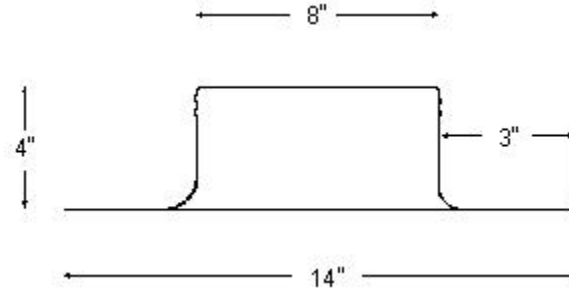

## Plasti-Flash

Plasti-Flash is a unique flashing product manufactured by Portals Plus for Thermoplastic roofing systems. The base unit is molded of solid white PVC which is specially formulated to withstand ultraviolet degradation, plasticizer migration, and severe temperatures. The Plasti-Flash base is easily welded by means of hot air or solvents as the roof membrane manufacturer recommends. To complete the flashing seal, a white EPDM rubber cap locks on to the base unit by means of the exclusive "Weather-Tite Pressure Seal" which consists of two (2) beads molded into the collar of the base which mate into double grooves inside the EPDM cap. The white EPDM cap is available in a choice of either the C-126 for a single penetration up to 6" or the C-212 for as many four penetrations up to 2". Also available is a Retrofit Plasti-Flash base with a black EPDM SC-36 split Retrofit Cap for single penetrations which can not be disconnected.

**Available adapters to fit  
most Plasti-Flash Flashings  
(See adapter ring section for proper sizing)**

**Round Adapters**  
 .5" to 3.5"  
 (.25" Increments)

**Angle Iron**  
 1.17", 3", 4"

**Square Tube**  
 3" and 4"

**C-126**  
 1 - 2" TO 6" PIPE

**C-212**  
 2 - .375" TO 1" PIPES  
 2 - 1" TO 2" PIPES

**Plasti-Flash Base**

[Adapter Rings](#) can modify these penetrations.

NEW UPC PART NUMBER	OLD PART NUMBER	DESCRIPTION	QTY / CTN	LIST PRICE PER UNIT
<a href="#">26015</a>	PF104	PLASTI-FLASH w/ 126 WHITE CAP	5	
<a href="#">26025</a>	PF102	PLASTI-FLASH w/ 212 WHITE CAP	5	
26035	PF500	RETROFIT PLASTI-FLASH w/ SC36 RETROFIT BLACK CAP	5	