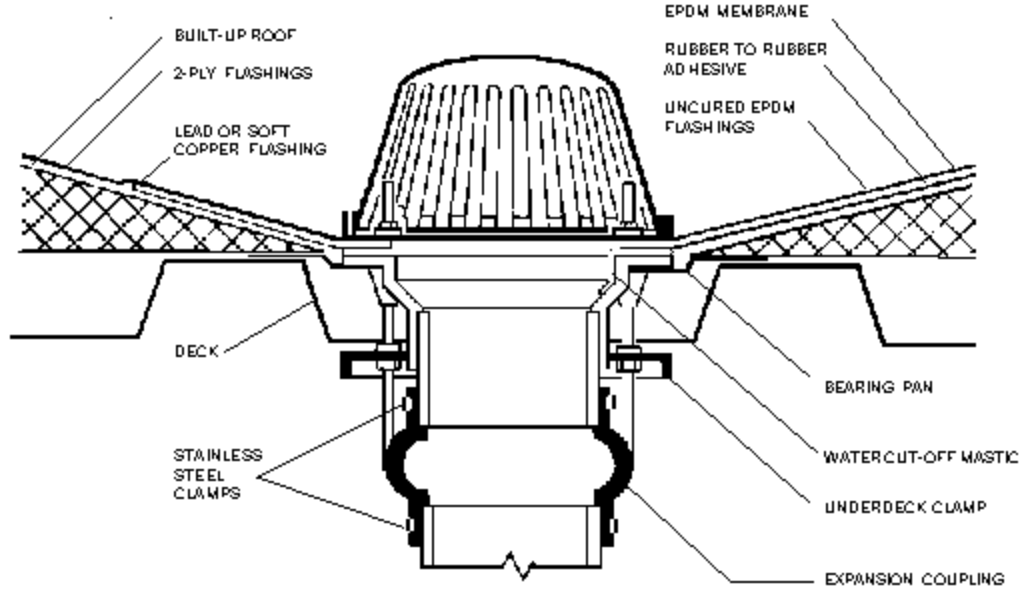

**TYPICAL BUR
INSTALLATION**

(AS DETAILED IN NRCA MANUAL)

How many Roof Drains do I need? See the [Roof Drain Calculator](#).

[Installation Instructions.](#)

	PVC ROOF DRAINS			LIST PRICE PER UNIT
	WHITE PVC PART NUMBER	WILL FIT I.D.	DESCRIPTION	
	61001	3"	PVC ROOF DRAIN - w/ PLASTIC DOME	$ 79.00
	61041		PVC ROOF DRAIN - w/ ALUMINUM DOME	$ 99.50
	61011	4"	PVC ROOF DRAIN - w/ PLASTIC DOME	$ 81.00
	61051		PVC ROOF DRAIN - w/ ALUMINUM DOME	$ 102.00
	61031	6"	PVC ROOF DRAIN - w/ PLASTIC DOME	$ 124.00
	61071		PVC ROOF DRAIN - w/ ALUMINUM DOME	$ 144.25

Call Customer Service For Price