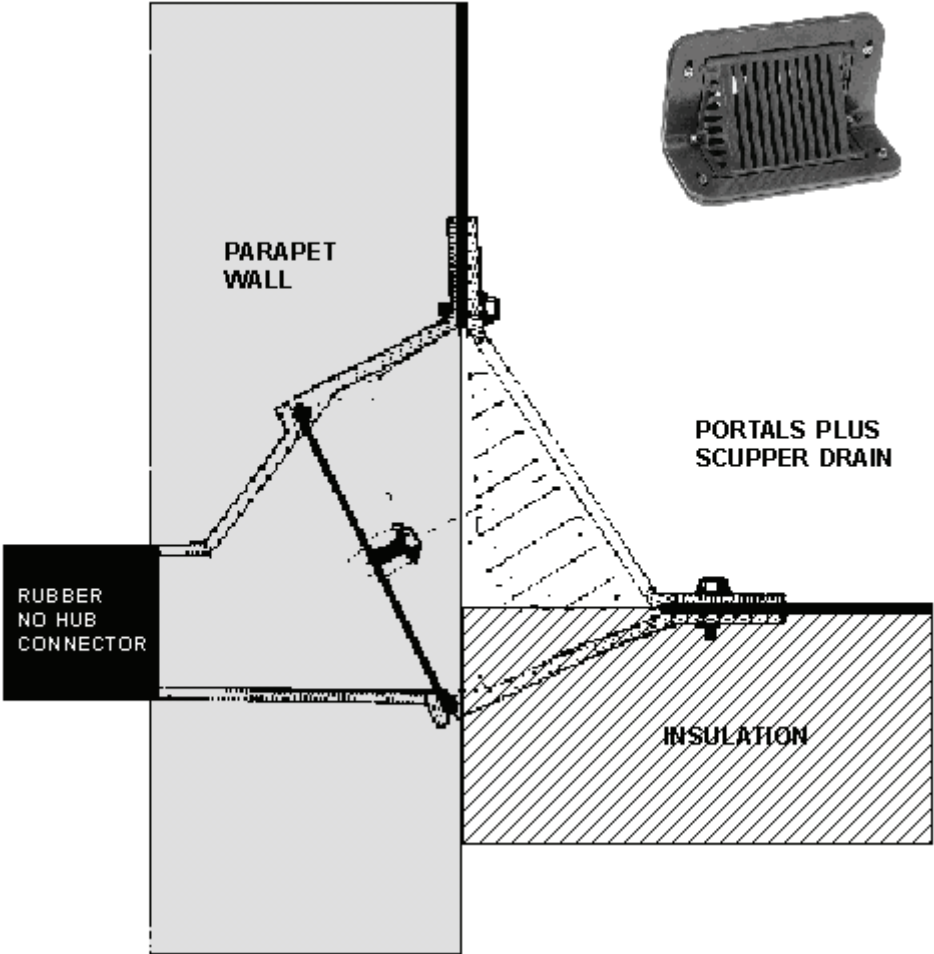

Installation Instructions

PORTALS PLUS 815 Kimberly Drive, Carol Stream, IL 60188 TEL: (800) 624-8642 FAX: (866) 466-9335

All information is subject to change without notice. Dimensions and specifications shown are within manufacturing tolerances.
© Copyright Commercial Products Group of Hart & Cooley, Inc., January, 2008. All Rights Reserved.